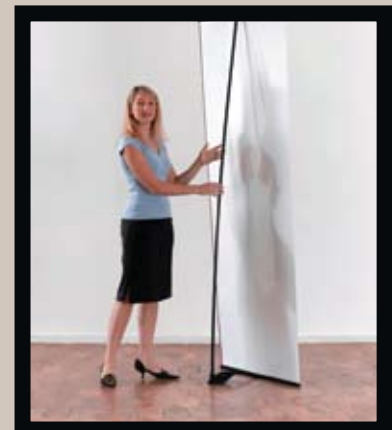

STANDUP b a n n e r s t a n d

Simple, elegant and great value for money

COMPLETE DISPLAY SOLUTIONS
EMERGENT **DESIGNS**

Standup bannerstand is simple and cost effective, yet elegant, making it the display of choice for instant promotions and point of sale applications. **Standup** is also extremely easy to assemble and packs away in seconds into a smart nylon carry case. Weighing only 4.1kg, it is also the lightest display around.

The simplicity of **Standup** is also its strength as there are no wearing parts that can break down. With **Standup**, you will have years of hassle free use of your display. The main components are also separate and interchangeable, so you can easily replace components. This is a great advantage with the banner graphic as new or existing graphics can be swapped around easily.

Standup banner graphics are the best available in the market. Printed with the latest digital technology, you will get unsurpassed clarity and colour reproduction, giving your message a truly professional look. The banner material is of a high grade poly material, tough and scratch resistant.

- **Simple and elegant**
- **Great value for money**
- **Easy to assemble**
- **Very light weight**
- **Graphics are photo quality, tough and non-scratching**
- **Graphics are easily interchangeable**